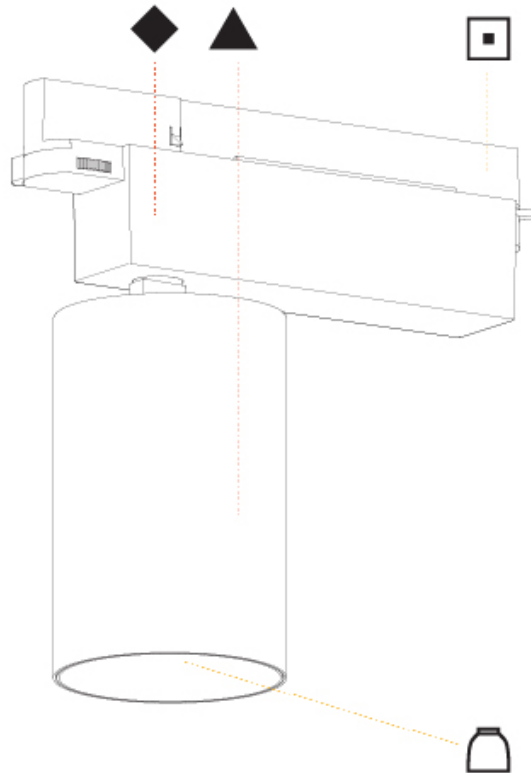

CENTRIQ 95 TRACK

A3T016-

PROJECT _____

TYPE _____

SPECIFIER _____

QUANTITY _____

DATE _____

A