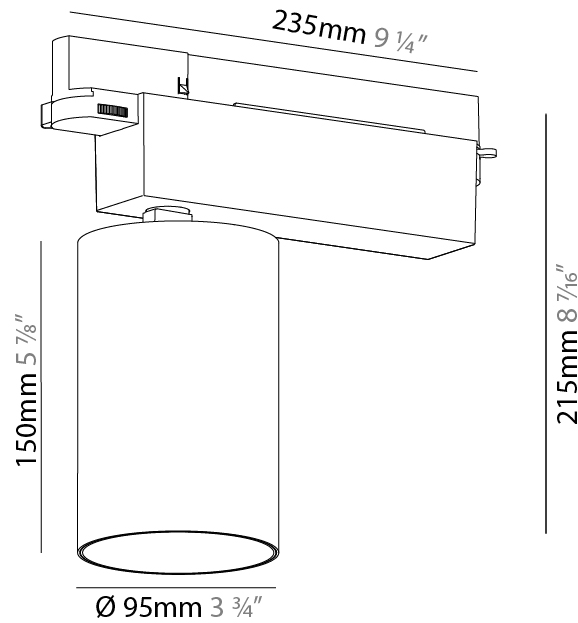

GENERAL

Series: Centriq
 Subseries: Centriq 95
 Brand: Prolicht
 Division: Architectural
 Mounting Type: Track
 Mounting Location: Ceiling
 Subcategory: Spots

PHYSICAL

Shape: Cylinder
 Diameter (mm): 95
 Diameter (in): 3 3/4
 Length (mm): 235
 Length (in): 9 1/4
 Height (mm): 150
 Height (in): 5 7/8
 Light Distribution: Adjustable / Direct
 Weight (kg): 1.495
 Weight (lbs): 3.3
 Fixture Finish: SSR / BKV / CWI / CRY / HAB / UFT / ITA / RUA / FTG / MYG / LOD / PUS / FRO / FUP / KIA / POP / BLS / SPG / MEY / GOH / GUM / CHC / COM / ABZ / JAG / OBR / MOS / ROR
 Fixture Material: Aluminum

OPTICAL

Reflector: 18 / 26 / 40
 Adjustability: Rotational 340°; Tilt 90°
 Upon Request: Special Beam Angles

RATINGS AND CERTIFICATIONS

Certified By: Certified for North American Standards
 IP rating: IP20